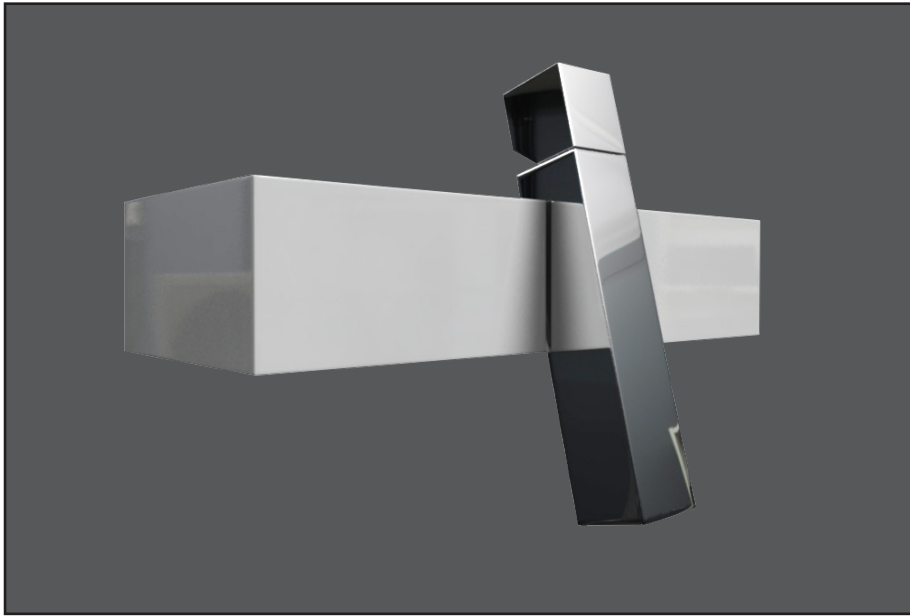

# MIMI FAUCET WALL MOUNT FAUCET

### DESCRIPTION:

- Wall mounted.
- Shila stone.
- Matte / Gloss pearl white.
- Solid brass construction.
- Ceramic cartridge.
- Polished Chrome faucet finish.
- Complies with CSA & IAPMO standards.

Colour Me **SERIES**