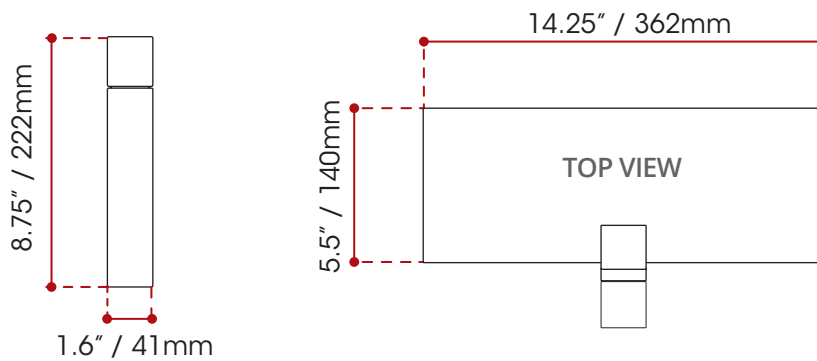

### SHIPPING DIMENSIONS

17 x 10 x 10" / 432 x 254 x 254mm

**NET WEIGHT**

TBA

**GROSS WEIGHT**

TBA

Measurements may vary ±5mm  
- Diagram NOT to scale -