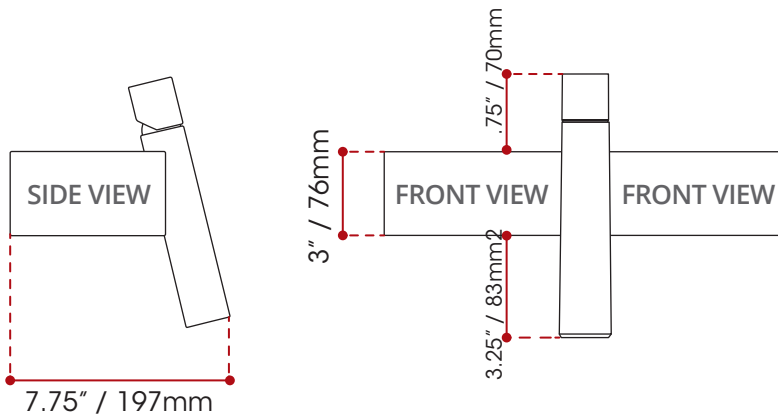

### SHIPPING DIMENSIONS

17 x 10 x 10" / 432 x 254 x 254mm

**NET WEIGHT**

TBA

**GROSS WEIGHT**

TBA

Measurements may vary ±5mm  
- Diagram NOT to scale -